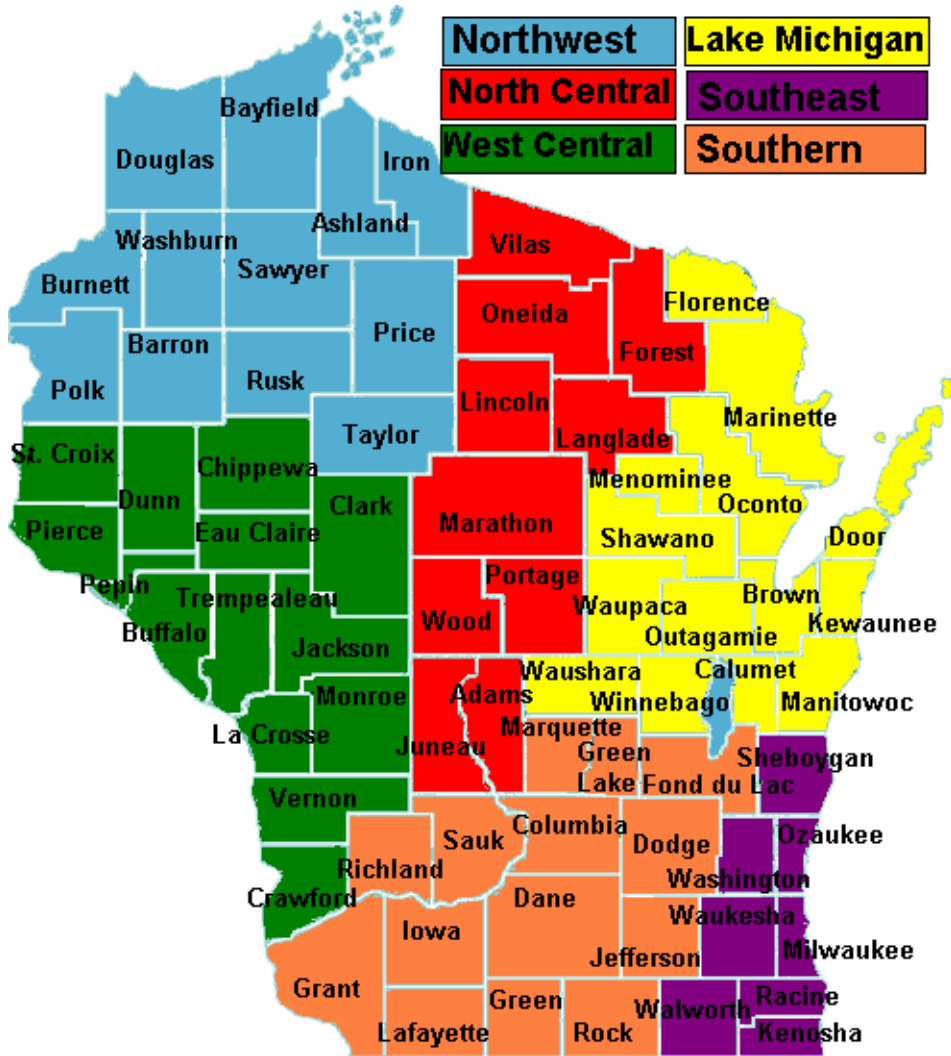

Regional Maps

WWOA

DNR

State of Wisconsin
Department of Natural Resources

- Regional Boundaries
- Region Offices